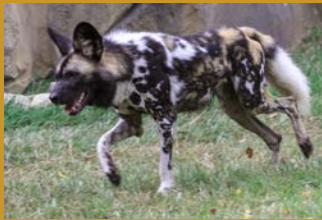

Snakes - Manatee Springs

Alligator- Manatee Springs

ZOO CHOICES FOR ALL

BLUE ZONE

Buff Crested Bustard -
Wings of the World

Penguins - Wings of the World

Rhino Hornbill - Wings of the World

Thick-Billed Parrot
- Wings of the World

Wings of the World

Guam Rail -
Wings of the World

Masked Lapwing -
Wings of the World

Inca Tern -
Wings of the World

LaRosa's

Graeter's

Picnic Area - Safari Camp

ZOO CHOICES FOR ALL

YELLOW ZONE

African Painted Dog

Hippo

Impala - Africa

African Lion (Male)

African Lion (Female)

Meerkat

Ostrich - Africa

Crowned Crane - Africa

Kudu - Africa

Vulture - Africa

Cheetah

Giraffe

ZOO CHOICES FOR ALL

YELLOW ZONE

Elephant Reserve